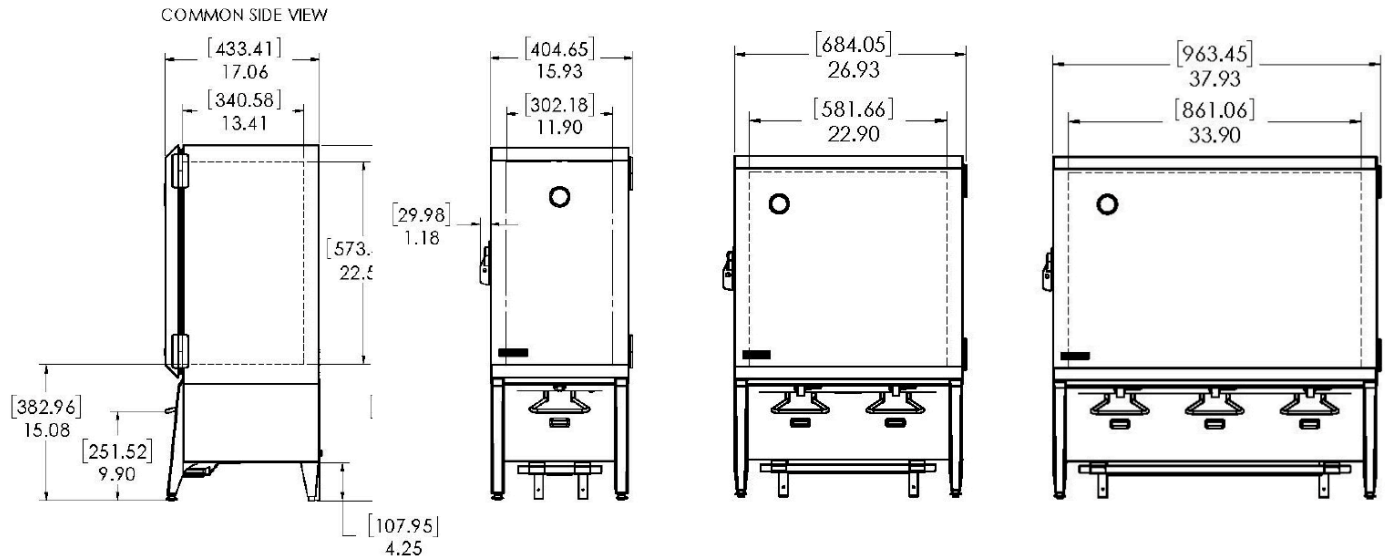

3 Wire power cord is a standard 8 feet with NEMA 5-15P plug.

Door has heavy duty hinges and has a removable gasket for ease of cleaning.

Spring loaded lift type valve for dripless operation and optimum sanitation.

Technical Specifications

Dimensions C3 SERIES: Includes 6 gallon Krate(s), Platform(s), and Shipboard Legs

Model Number	Capacity	Width in (mm)	Height in (mm)	Depth in (mm)	Gross Shipping Wgt lb (kg)	Unit Shipping Wgt lb (kg)	Shipping cu ft (cu m)
SKMAJ1-C3	Single valve 6 gallons	15.93 (404.65)	39.50 (1003.31)	17.06 (433.41)	120 (54.0)	110 (49.9)	18.06 (.51)
SKMAJ2-C3	Double valve 12 gallons	26.93 (684.05)	39.50 (1003.31)	17.06 (433.41)	160 (73.0)	145 (65.77)	26 (.74)
SKMAJ3-C3	Triple valve 18 gallons	37.93 (963.45)	39.50 (1003.31)	17.06 (433.41)	200 (90.72)	180 (81.65)	33.91 (.96)

Dimensions C4 SERIES: Includes 6 gallon Krate(s) and Platform(s)

Model Number	Capacity	Width in (mm)	Height in (mm)	Depth in (mm)	Gross Shipping Wgt lb (kg)	Unit Shipping Wgt lb (kg)	Shipping cu ft (cu m)
SKMAJ1-C4	Single valve 6 gallons	15.93 (404.65)	39.50 (1003.31)	17.06 (433.41)	120 (54.0)	110 (49.9)	18.06 (.51)
SKMAJ2-C4	Double valve 12 gallons	26.93 (684.05)	39.50 (1003.31)	17.06 (433.41)	160 (73.0)	145 (65.77)	26 (.74)
SKMAJ3-C4	Triple valve 18 gallons	37.93 (963.45)	39.50 (1003.31)	17.06 (433.41)	200 (90.72)	180 (81.65)	33.91 (.96)