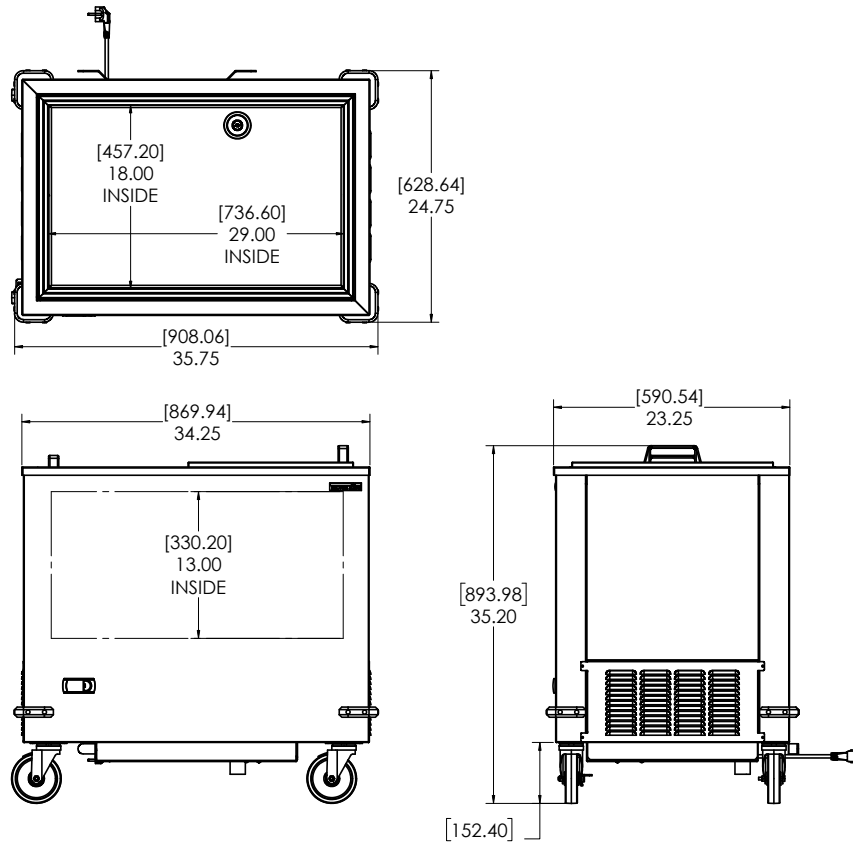

Insulated Lids

Removable, side-to-side sliding lids for easy access

Cabinet Capacity

Maximized interior storage area of 3.93 cubic feet

Protective Bumpers

Protective bumpers to reduce equipment impact

Mobility

5" heavy-duty soft casters plus a sleek design allow for easy movement around the kitchen

Easy to Clean

Stainless steel interior with coved corners, finished edges, plus removable cover and top section

High-Density Insulation

Digital Temperature Control

Externally mounted temperature controls for ease of use

Technical Specifications

Electrical Requirements	115v/60hz/1ph/1.1A/NEMA 5-15P Plug
Product Dimensions	35.75"W x 35.2"H x 24.75"D (90.81cm x 89.41cm x 62.87cm)
Product Weight	175lbs (79.38kg)
Shipping Dimensions	29"W x 41"H x 39"D (73.66cm x 104.14cm x 99.06cm)
Shipping Weight	190lbs (86.18kg)
Shipping Cubic Dimensions	26.84ft ³ (0.76m ³)
Temperature Range	-5 to 5°F (-20.6 to -15°C)
Refrigerant	R290
Insulation	Foamed-in-place, CFC-free polyurethane

Exterior Construction	Stainless steel exterior with galvanized bottom
Interior Construction	Stainless steel interior with coved corners and finished edges
Lids	Side-to-side sliding, insulated, removable
Internal Capacity	3.93ft ³
Casters	Four (4) 5" heavy-duty soft casters (two locking)
Certifications	ETL SAFETY, ETL SANITATION
Warranty	1-year parts and labor, 5-year compressor (part only)