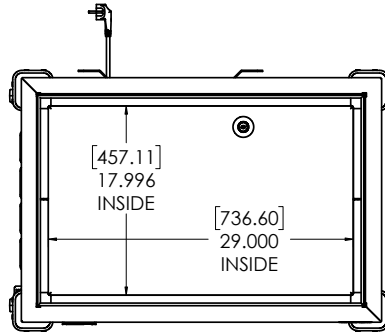

Self-Closing Lid

Removable, self-closing front lid with rear cover for fast and easy access

Cabinet Capacity

Maximized interior storage area of 3.93 cubic feet

Protective Bumpers

Protective bumpers to reduce equipment impact

Digital Temperature Control

Externally mounted temperature controls for ease of use

Technical Specifications

Electrical Requirements	230v/50/60hz/1ph/1.3A/TYPE G Plug
Product Dimensions	35.75"W x 35.2"H x 24.75"D (90.81cm x 89.41cm x 62.87cm)
Product Weight	190lbs (86.18kg)
Shipping Dimensions	29"W x 41"H x 39"D (73.66cm x 104.14cm x 99.06cm)
Shipping Weight	205lbs (92.99kg)
Shipping Cubic Dimensions	26.84ft ³ (0.76m ³)
Temperature Range	-5 to 5°F (-20.6 to -15°C)
Refrigerant	R290
Insulation	Foamed-in-place, CFC-free polyurethane

Exterior Construction	Stainless steel exterior with galvanized bottom
Interior Construction	Stainless steel interior with coved corners and finished edges
Lids	Side-to-side sliding, insulated, removable
Internal Capacity	3.93ft ³
Casters	Four (4) 5" heavy-duty soft casters (two locking)
Certifications	CE
Warranty	1-year parts and labor, 5-year compressor (part only)