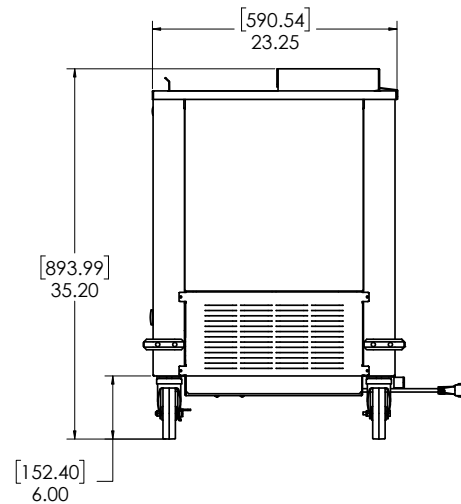

Digital Temperature Control

Externally mounted temperature controls for ease of use

Technical Specifications

Electrical Requirements	230v/50/60hz/1ph/1.3A/TYPE G Plug
Product Dimensions	35.75"W x 35.2"H x 24.75"D (90.81cm x 89.41cm x 62.87cm)
Product Weight	190lbs (86.18kg)
Shipping Dimensions	29"W x 41"H x 39"D (73.66cm x 104.14cm x 99.06cm)
Shipping Weight	205lbs (92.99kg)
Shipping Cubic Dimensions	26.84ft ³ (0.76m ³)
Temperature Range	-5 to 5°F (-20.6 to -15°C)
Refrigerant	R290
Insulation	Foamed-in-place, CFC-free polyurethane

Exterior Construction	Stainless steel exterior with galvanized bottom
Interior Construction	Stainless steel interior with coved corners and finished edges
Lids	Side-to-side sliding, insulated, removable
Internal Capacity	3.93ft ³
Casters	Four (4) 5" heavy-duty soft casters (two locking)
Certifications	CE
Warranty	1-year parts and labor, 5-year compressor (part only)