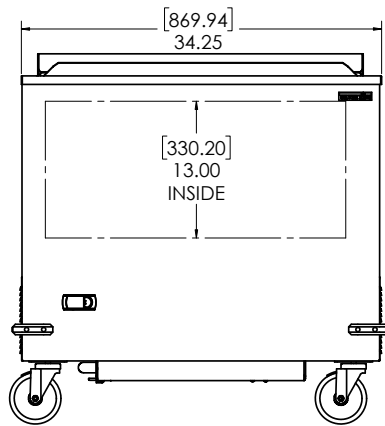

Self-Closing Lid

Removable, self-closing front lid with rear cover for fast and easy access

Cabinet Capacity

Maximized interior storage area of 3.93 cubic feet

Protective Bumpers

Protective bumpers to reduce equipment impact

Digital Temperature Control

Externally mounted temperature controls for ease of use

Technical Specifications

Electrical Requirements	230v/50/60hz/1ph/1.3A/TYPE G Plug
Product Dimensions	35.75"W x 35.2"H x 24.75"D (90.81cm x 89.41cm x 62.87cm)
Product Weight	190lbs (86.18kg)
Shipping Dimensions	29"W x 41"H x 39"D (73.66cm x 104.14cm x 99.06cm)
Shipping Weight	205lbs (92.99kg)
Shipping Cubic Dimensions	26.84ft ³ (0.76m ³)
Temperature Range	-5 to 5°F (-20.6 to -15°C)
Refrigerant	R290
Insulation	Foamed-in-place, CFC-free polyurethane

Exterior Construction	Stainless steel exterior with galvanized bottom
Interior Construction	Stainless steel interior with coved corners and finished edges
Lids	Side-to-side sliding, insulated, removable
Internal Capacity	3.93ft ³
Casters	Four (4) 5" heavy-duty soft casters (two locking)
Certifications	CE
Warranty	1-year parts and labor, 5-year compressor (part only)