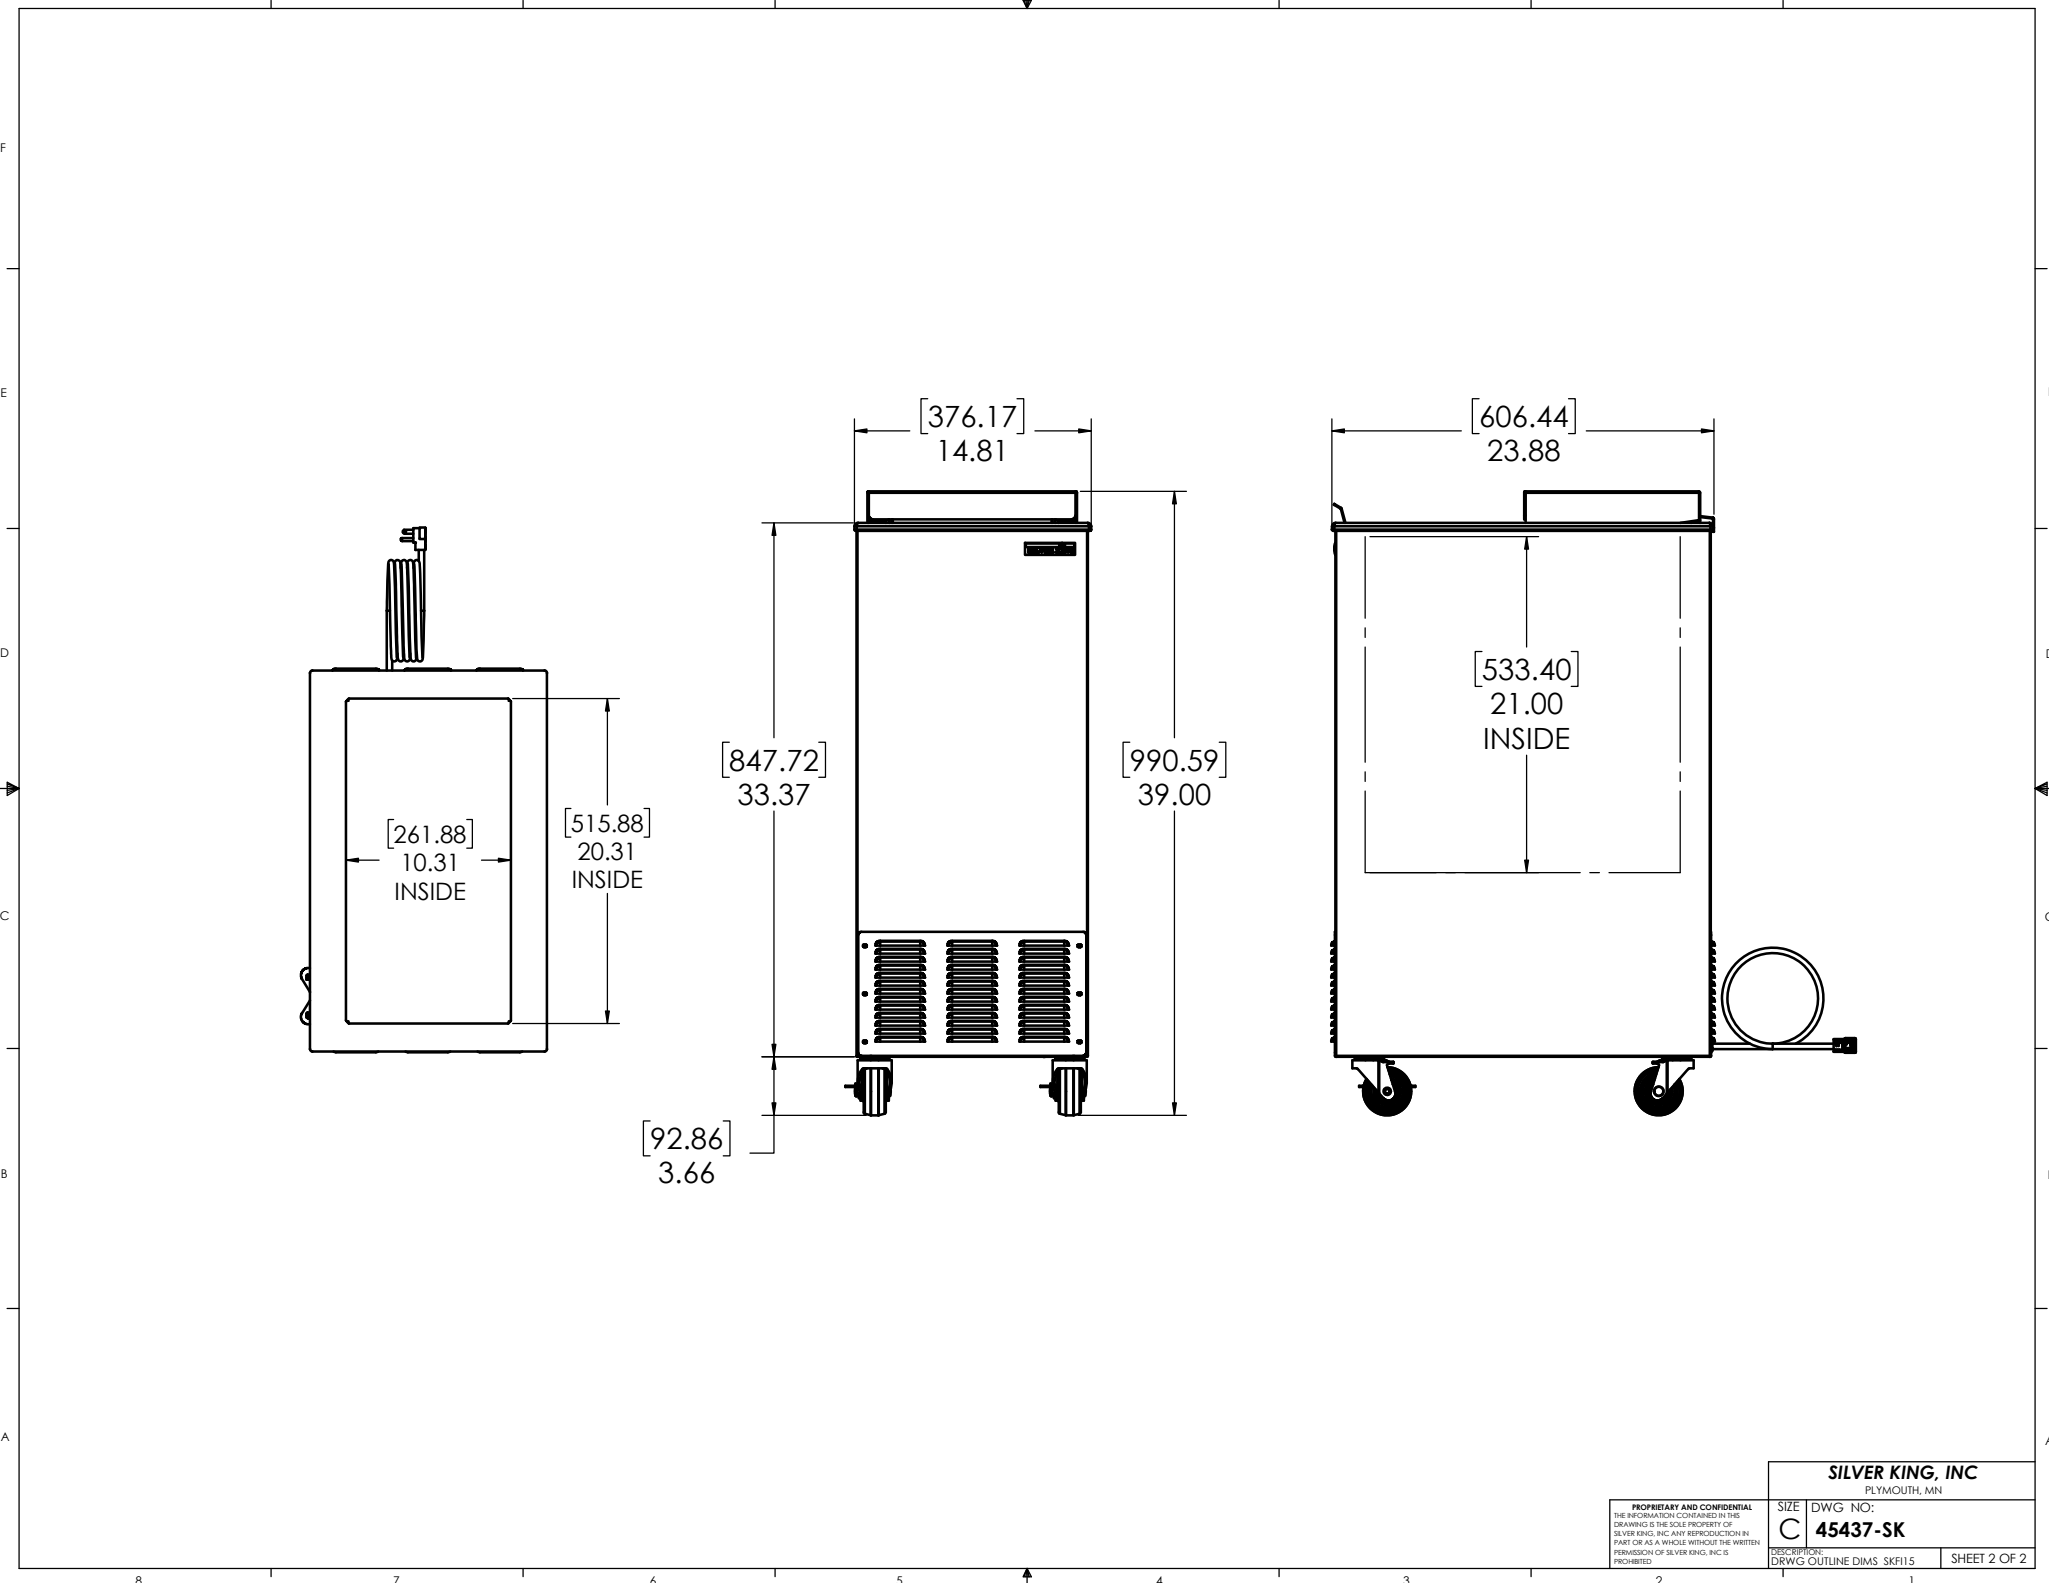

SILVER KING, INC
PLYMOUTH, MN

SIZE	DWG NO:
C	45437-SK
DESCRIPTION:	
DRWG-OUTLINE DIMS SKF115	SHEET 2 OF 2